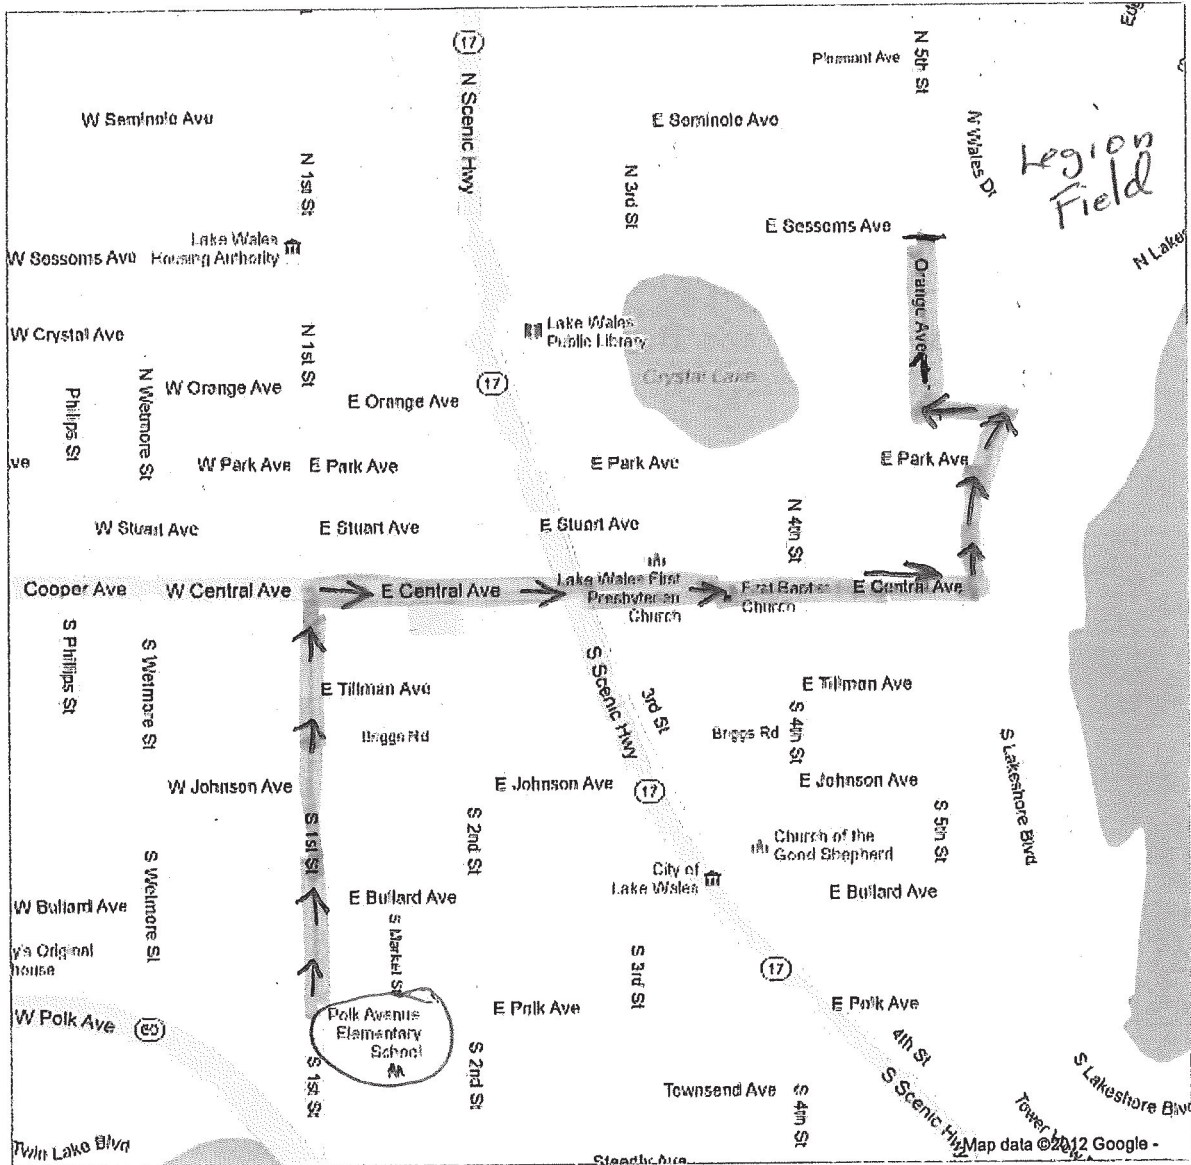

Lake Wales High School Homecoming Parade

Parade will begin at Polk Avenue Elementary School (Polk Avenue and First Street)
 Travel north on First Street to Central Avenue; Turn right (east) on Central Avenue to
 Lakeshore Boulevard crossing SR17
 At Lakeshore Boulevard turn left (north) to Orange Avenue; Turn left on Orange Avenue
 to North 5th Street where the Parade will end